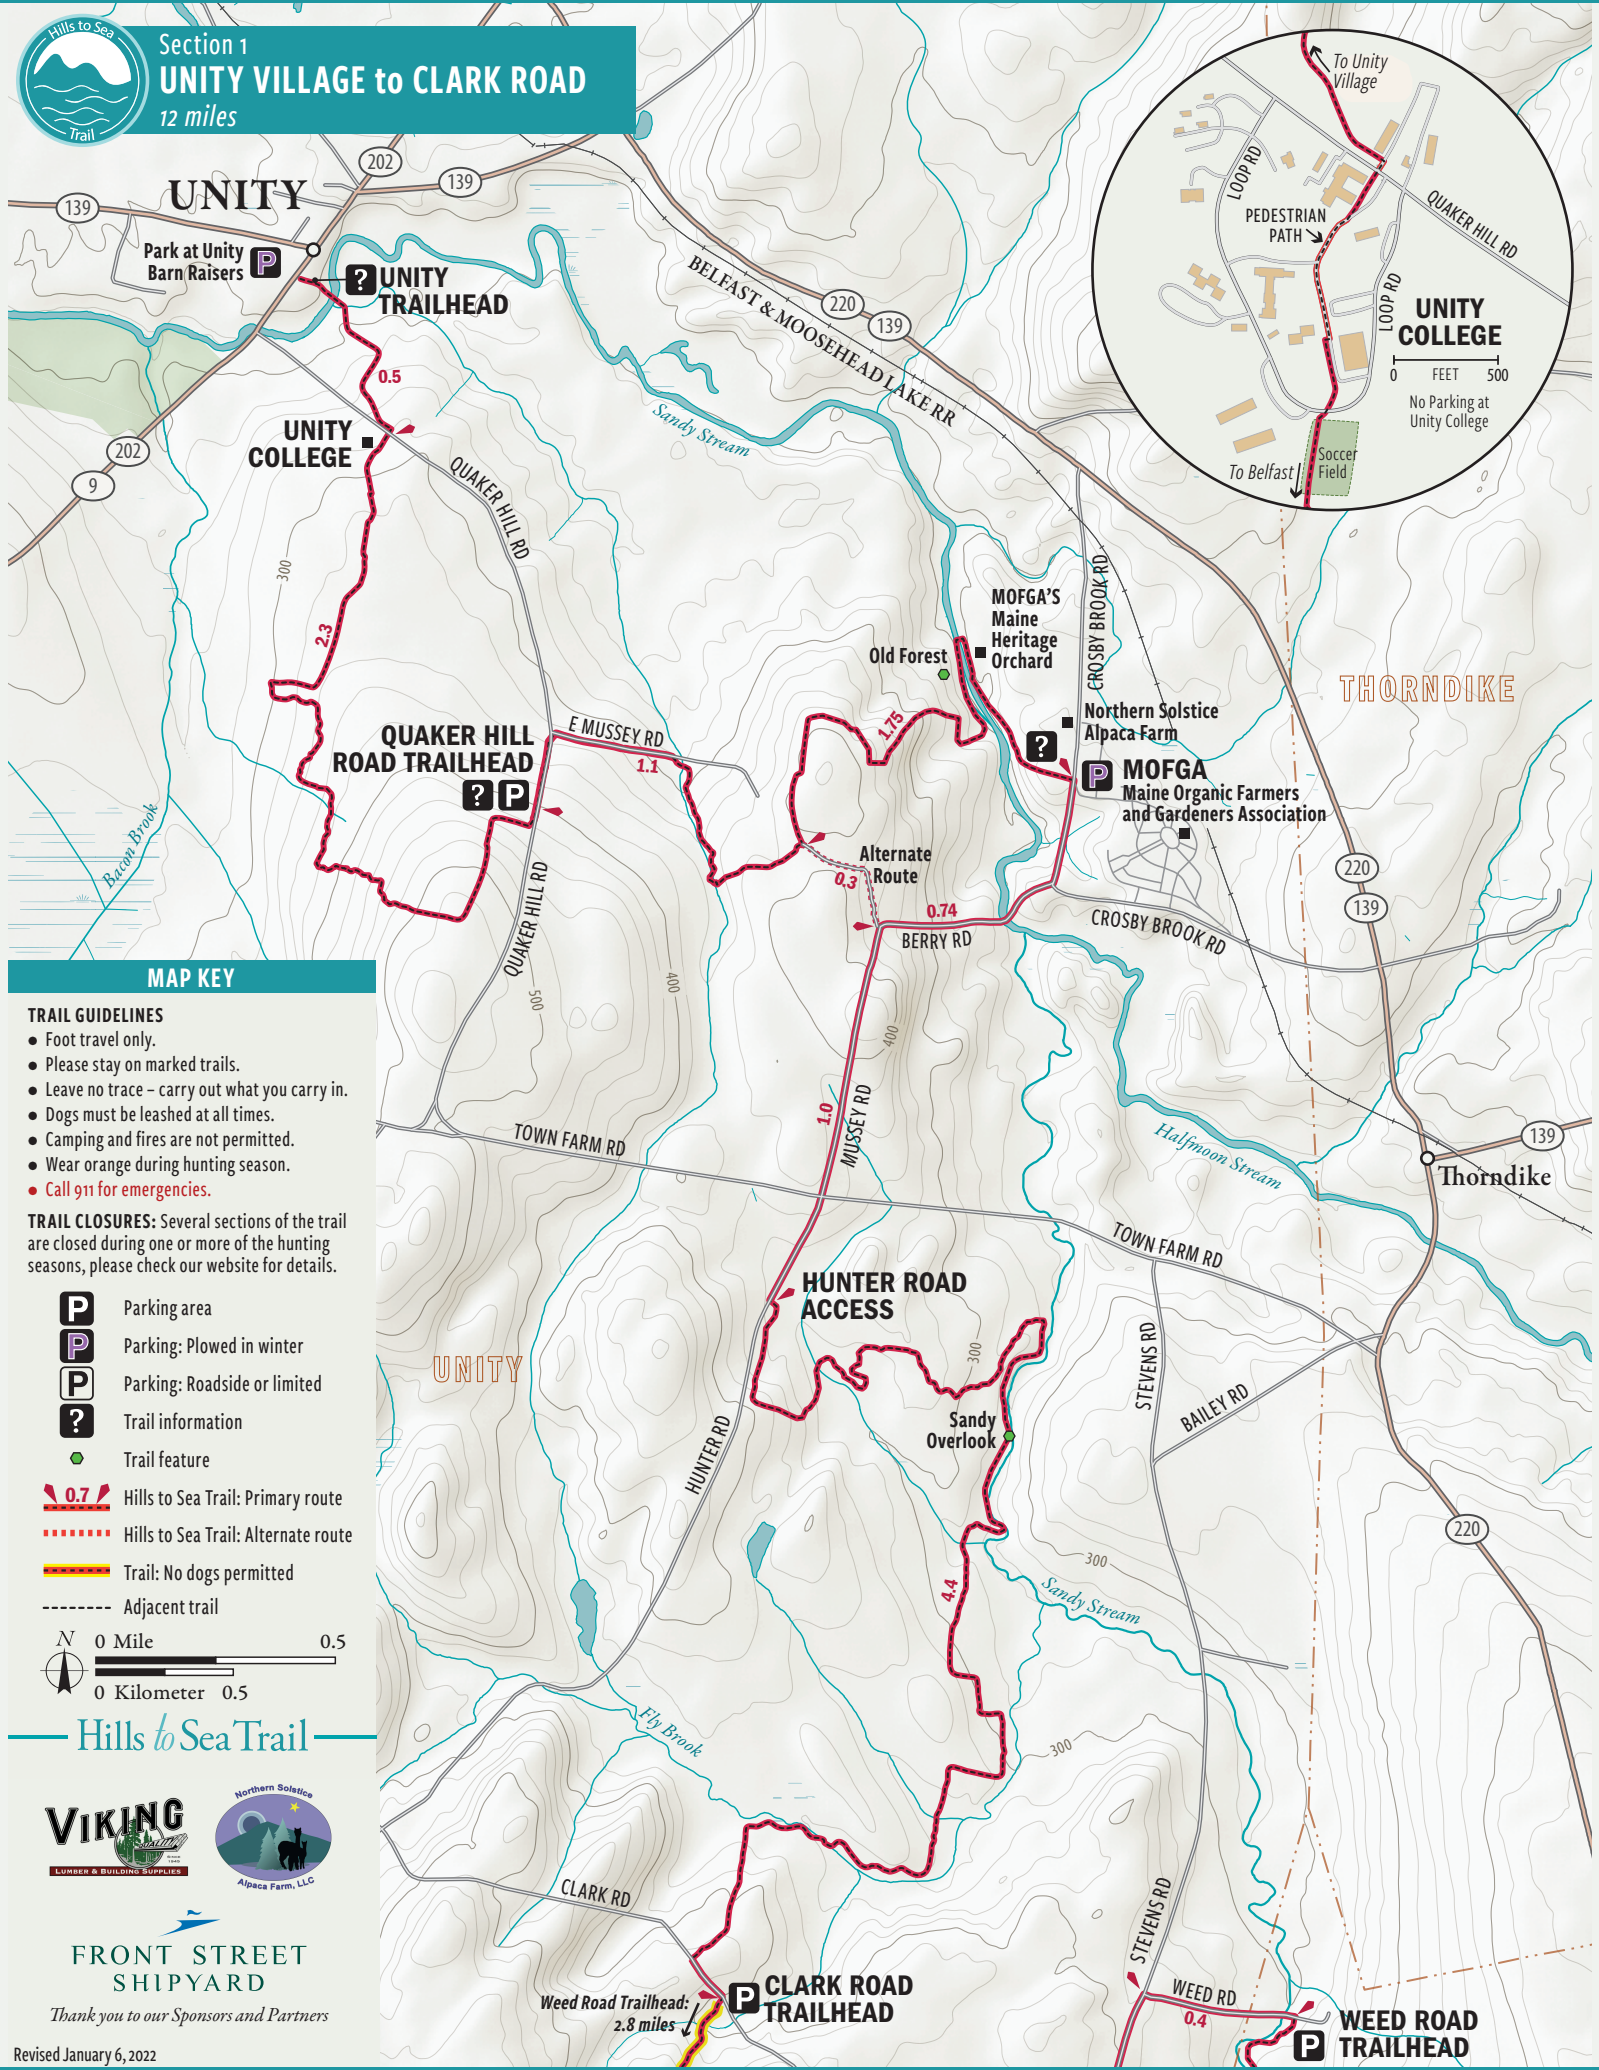

Section 1  
**UNITY VILLAGE to CLARK ROAD**  
 12 miles

**MAP KEY**

**TRAIL GUIDELINES**

- Foot travel only.
- Please stay on marked trails.
- Leave no trace – carry out what you carry in.
- Dogs must be leashed at all times.
- Camping and fires are not permitted.
- Wear orange during hunting season.
- Call 911 for emergencies.

**TRAIL CLOSURES:** Several sections of the trail are closed during one or more of the hunting seasons, please check our website for details.

- Parking area
- Parking: Plowed in winter
- Parking: Roadside or limited
- Trail information
- Trail feature

- Hills to Sea Trail: Primary route
- Hills to Sea Trail: Alternate route
- Trail: No dogs permitted
- Adjacent trail

**Hills to Sea Trail**

**FRONT STREET SHIPYARD**

Thank you to our Sponsors and Partners