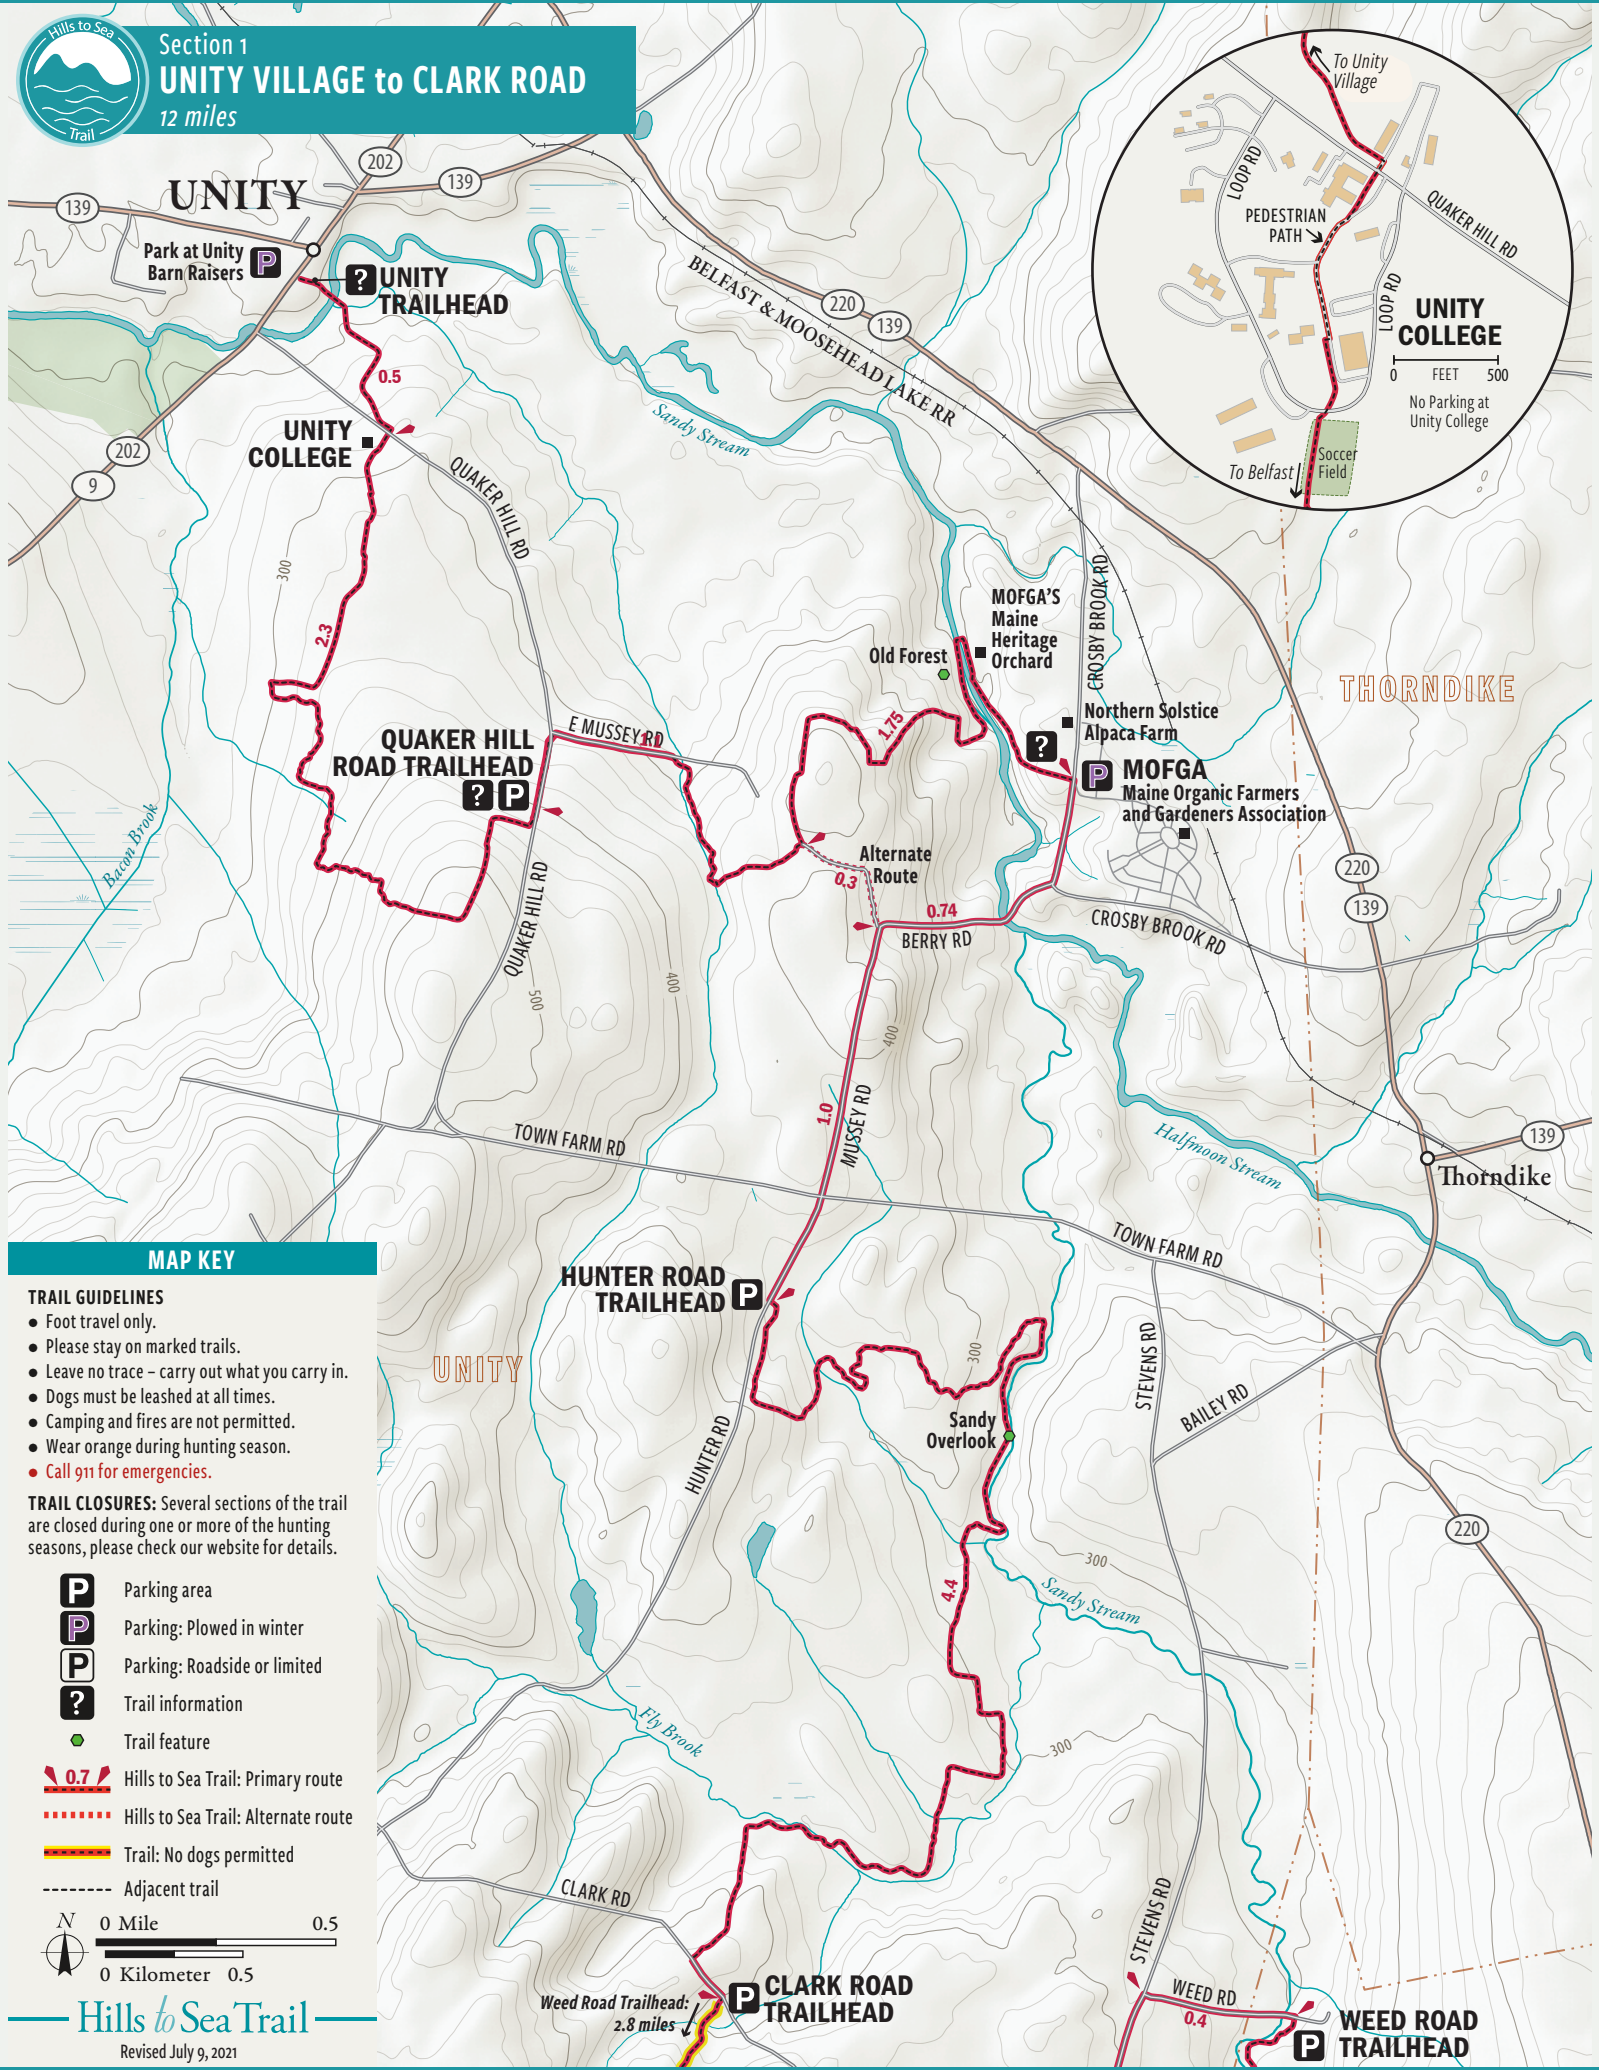

Section 1  
**UNITY VILLAGE to CLARK ROAD**  
 12 miles

**MAP KEY**

- TRAIL GUIDELINES**
- Foot travel only.
  - Please stay on marked trails.
  - Leave no trace - carry out what you carry in.
  - Dogs must be leashed at all times.
  - Camping and fires are not permitted.
  - Wear orange during hunting season.
  - Call 911 for emergencies.

**TRAIL CLOSURES:** Several sections of the trail are closed during one or more of the hunting seasons, please check our website for details.

- P** Parking area
- P** Parking: Plowed in winter
- P** Parking: Roadside or limited
- ?** Trail information
- Trail feature
- 0.7** Hills to Sea Trail: Primary route
- ..... Hills to Sea Trail: Alternate route
- Trail: No dogs permitted
- Adjacent trail